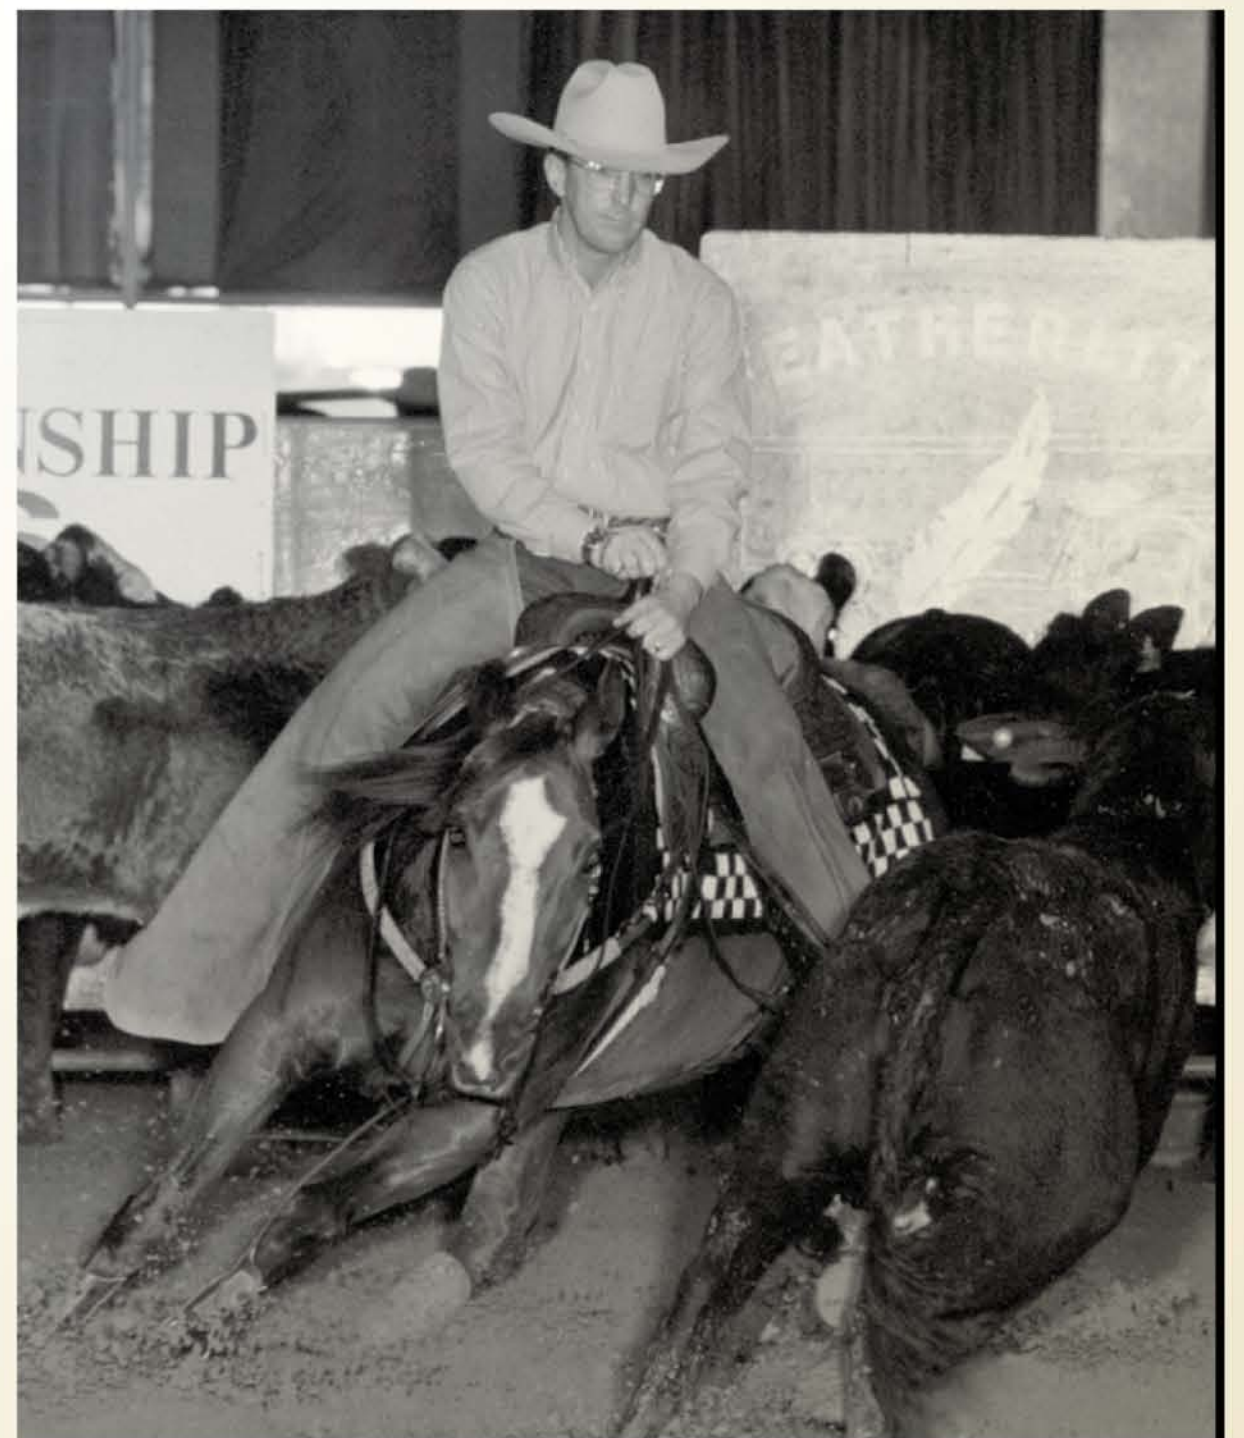

# ROYAL SANTANA

---

*In a world where youth is admired, Royal Santana defied all odds when he won his first AQHA world title at 20.*

---

Foaled in May 1971, Royal Santana was born famous. He was the son of Peppy San, who was an AQHA Champion, a two-time National Cutting Horse Association champion and a member of the AQHA and NCHA Halls of Fame. Royal Santana was out of Royal Smart by Royal King. From C.N. "Chunky" Woodward's vast Douglas Lake Cattle Co. ranch in British Columbia, Royal Santana was sent into training as a 2-year-old to Matlock Rose in Texas. Rose had trained and shown Peppy San to the 1967 NCHA World Championship.

Frank Merrill bought Royal Santana in 1985 and Windward Stud became a virtual "Fountain of Youth" for the horse. Merrill's wife, Robin, showed Santana to the high-point cutting title and a sixth-place finish in amateur cutting at the AQHA World Championship Show in 1986. The Merrills' daughter, McKenzie, rode the gelding to win the youth high-point cutting title and sixth at the AQHA Youth World Championship Show in 1988. In 1990, at age 19, Royal Santana took McKenzie to win both the high-point and the AQHYA World Championship in cutting.

But an AQHA World Championship still eluded Royal Santana. In 1991, Merrill decided to give it one last try.

After watching his wife score a 218 on Barb Olena, Merrill looked to post a big score. Merrill cut cows that would challenge Santana, the last a chargy Brahman-cross that caused the gelding

Royal Santana died in 1995, and was buried next to the arena named in his honor at Merrill's Windward Stud. He was inducted into the American Quarter Horse Hall of Fame in 2000.

**INDUCTED INTO THE AMERICAN QUARTER HORSE**