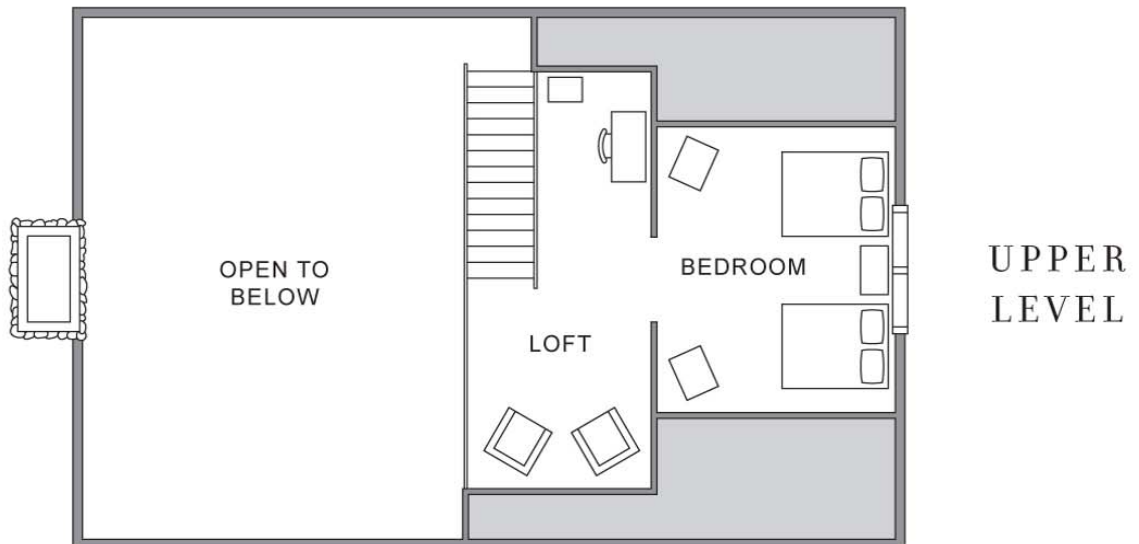

## FLOOR PLAN

THREE-BEDROOM/FOUR-BATHROOM HOME

3,250 SQUARE FEET

## FLOORPLAN

TWO-BEDROOM/TWO-BATHROOM HOME  
1,635 SQUARE FEET

# BIG TIMBER HOMES FLOORPLAN

THREE-BEDROOM/TWO-BATHROOM HOME  
2,100 SQUARE FEET