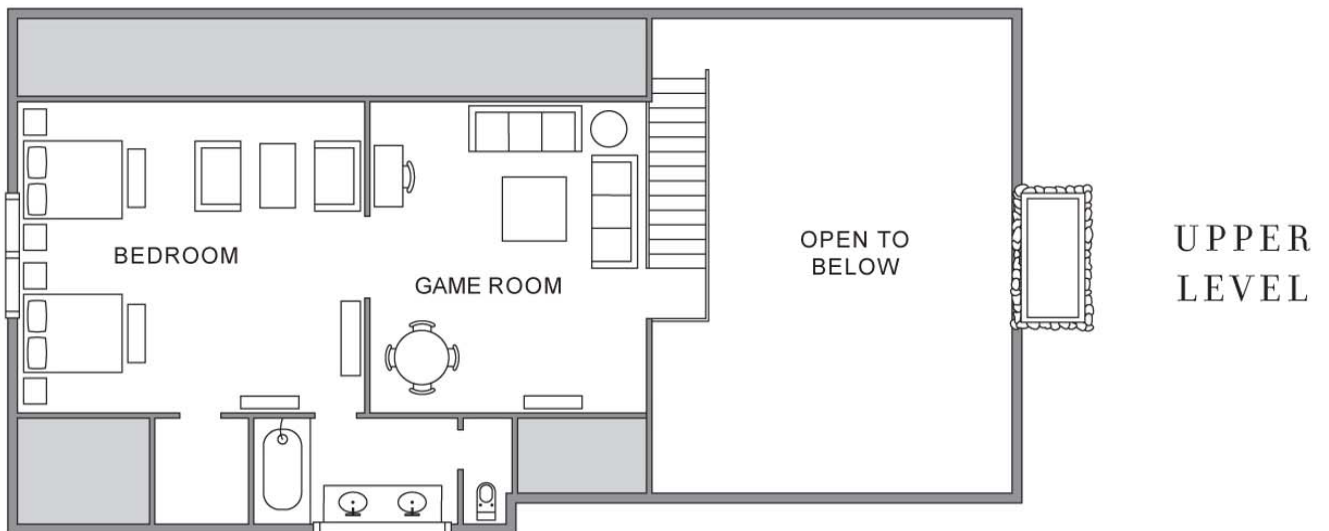

## FLOOR PLAN

THREE-BEDROOM/FOUR-BATHROOM HOME

3,250 SQUARE FEET

## FLOORPLAN

TWO-BEDROOM/TWO-BATHROOM HOME  
1,635 SQUARE FEET

# BIG TIMBER HOMES FLOORPLAN

THREE-BEDROOM/TWO-BATHROOM HOME  
2,100 SQUARE FEET