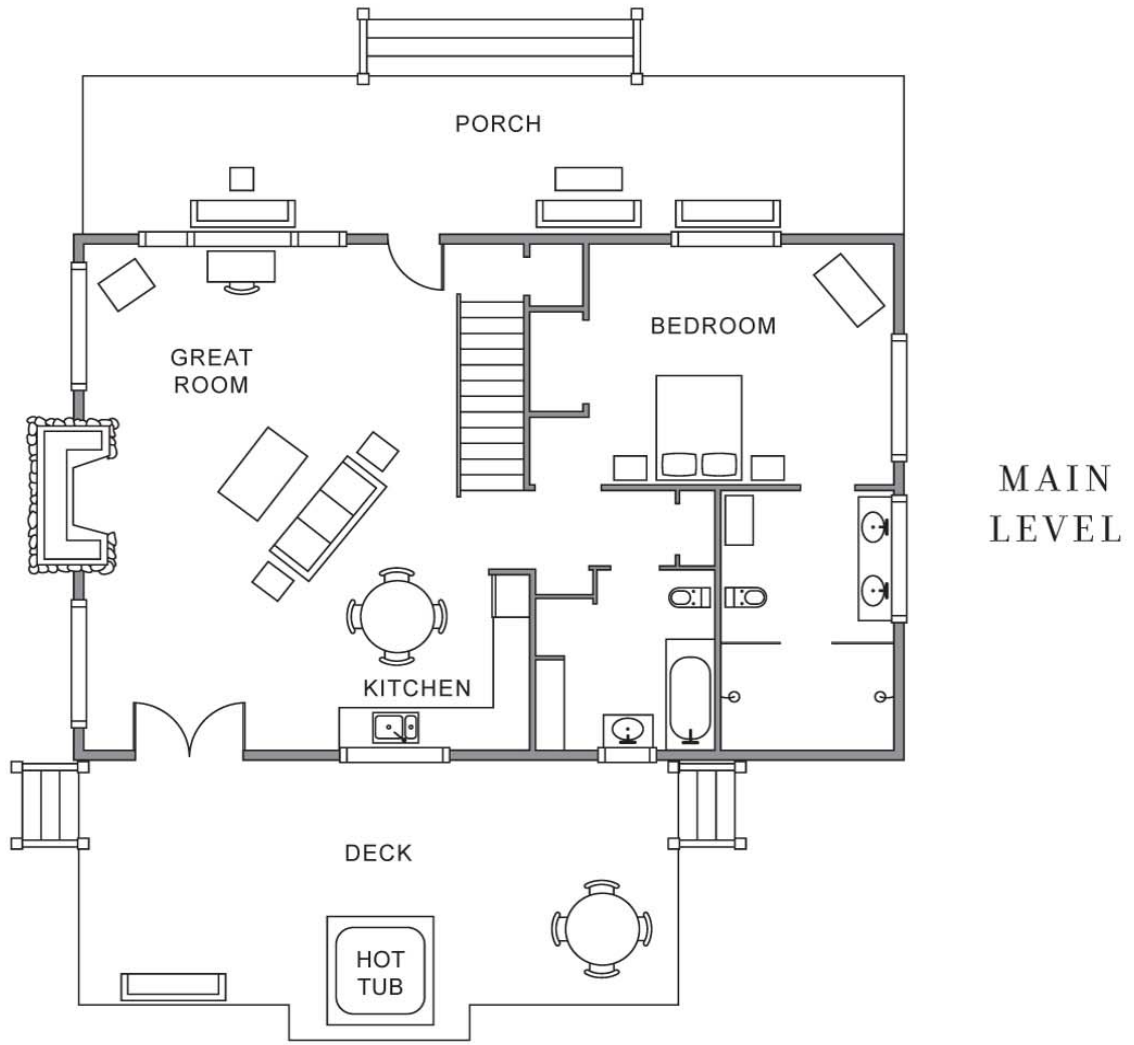

## FLOOR PLAN

THREE-BEDROOM/FOUR-BATHROOM HOME

3,250 SQUARE FEET

## FLOORPLAN

TWO-BEDROOM/TWO-BATHROOM HOME  
1,635 SQUARE FEET

# BIG TIMBER HOMES FLOORPLAN

THREE-BEDROOM/TWO-BATHROOM HOME  
2,100 SQUARE FEET