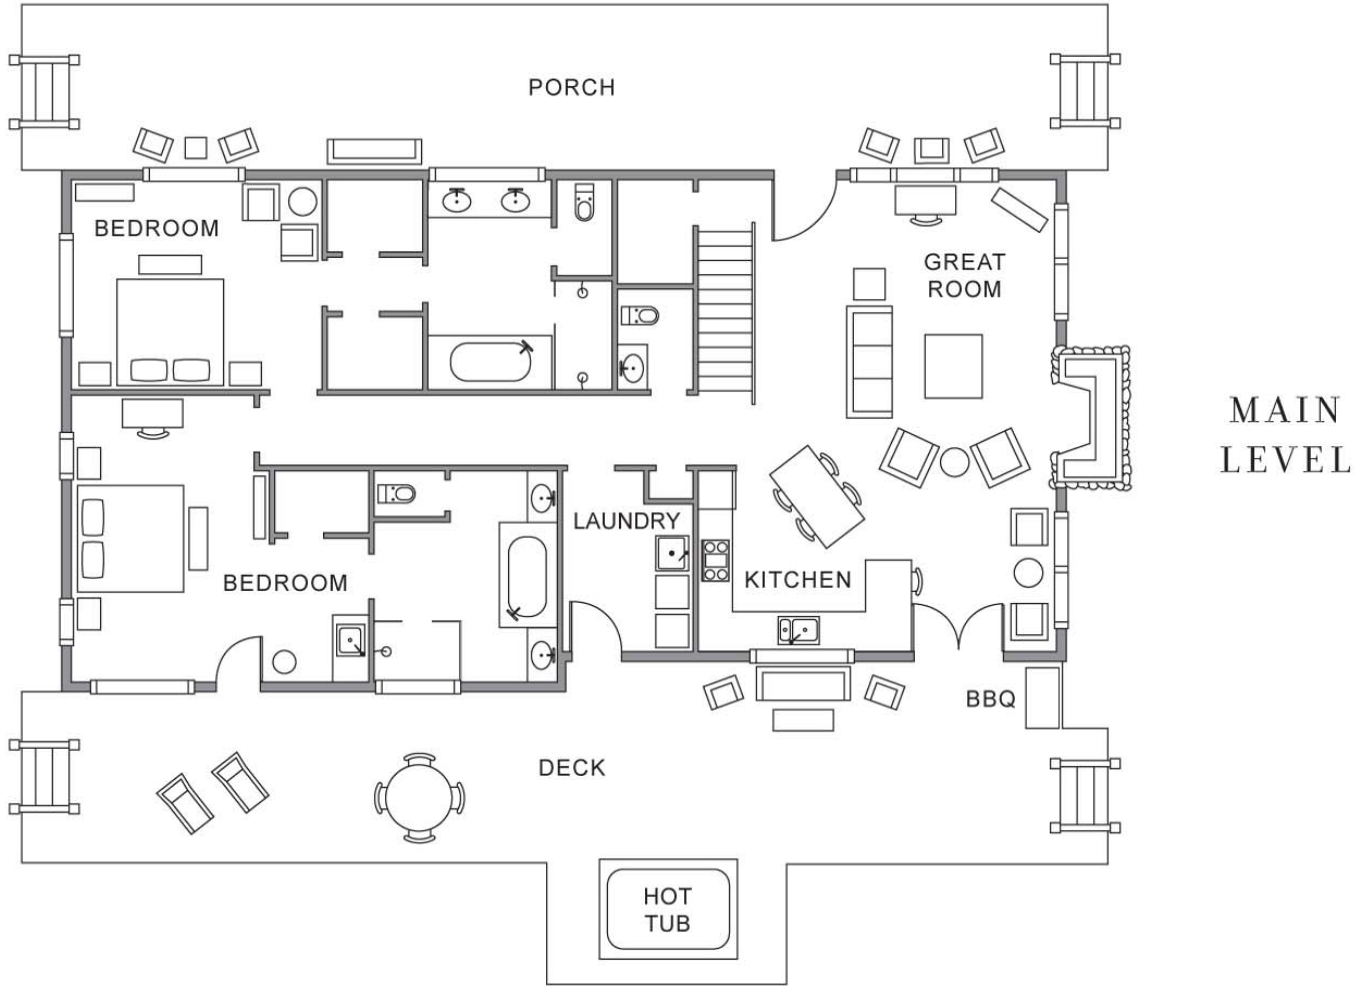

## FLOOR PLAN

THREE-BEDROOM/FOUR-BATHROOM HOME

3,250 SQUARE FEET

## FLOORPLAN

TWO-BEDROOM/TWO-BATHROOM HOME  
1,635 SQUARE FEET

# BIG TIMBER HOMES FLOORPLAN

THREE-BEDROOM/TWO-BATHROOM HOME  
2,100 SQUARE FEET