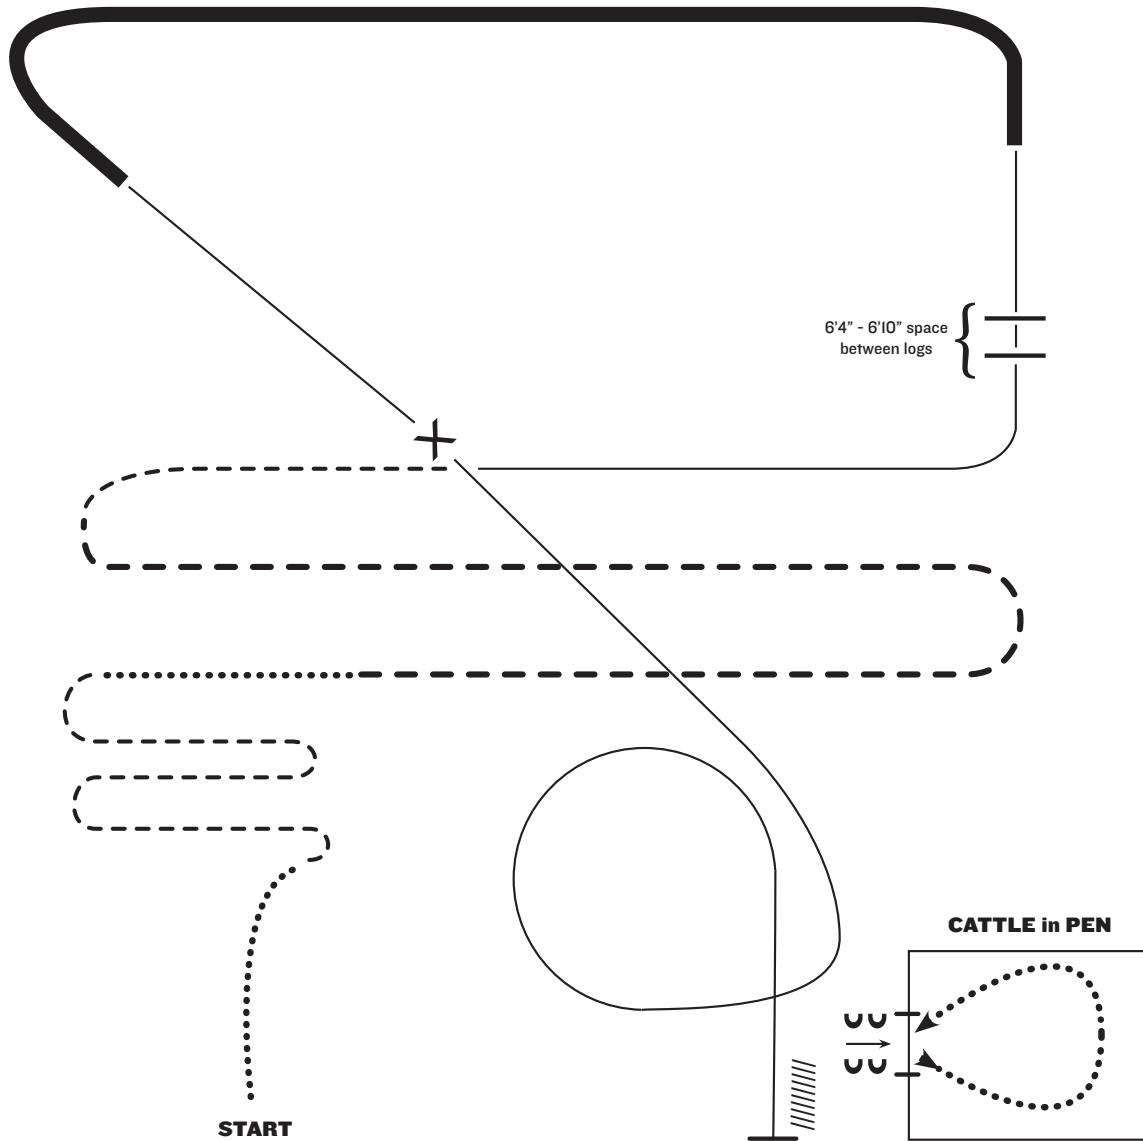

ADEQUAN[®]
SELECT

AQHA WORLD
CHAMPIONSHIP SHOW

Ranch Riding

Pattern #11 - Finals

1. Walk
2. Trot serpentine
3. Walk
4. Extended trot
5. Trot
6. Lope left lead
7. Lope over logs
8. Extended lope (left lead)
9. Collect lope, change leads (simple or flying)
10. Lope right lead
11. Lope circle
12. Stop and back
13. Side pass to gate, left hand push into pen
14. Walk through cattle, right hand push out

Note: The drawn description of this pattern is only intended for the general depiction of the pattern. Exhibitors should utilize the arena space to best exhibit their horses.