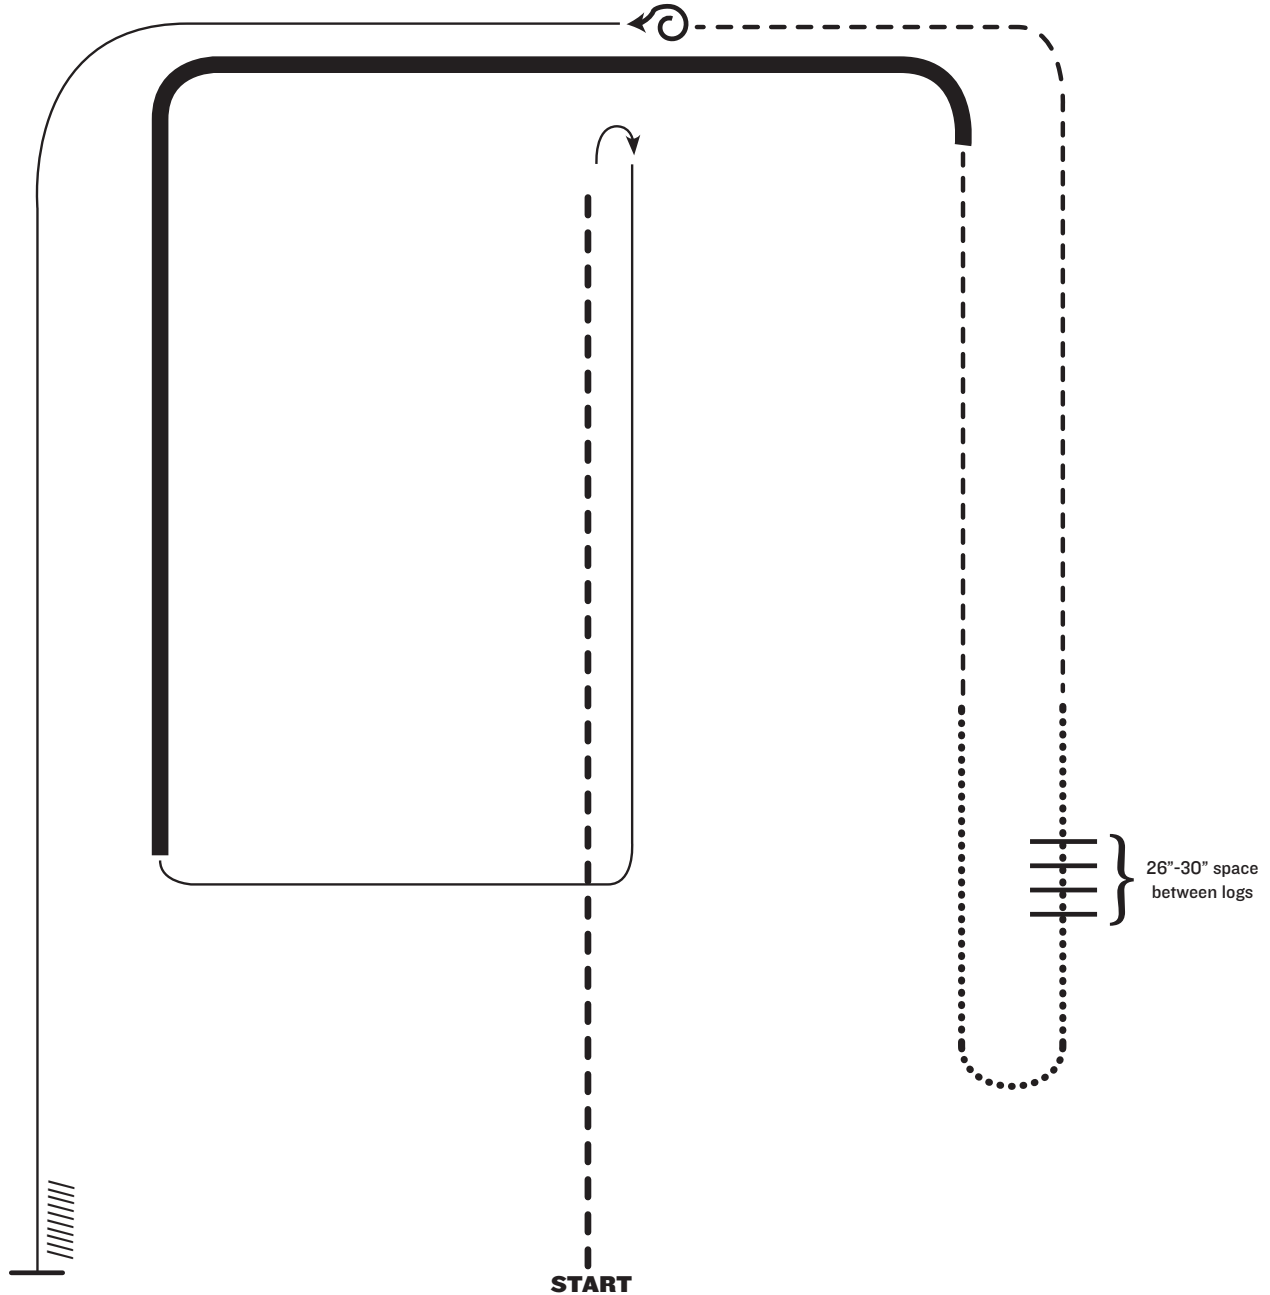

Ranch Riding

Level I Youth, Level I Amateur and Level I Select Amateur

RANCH RIDING PATTERN 15

1. Extended trot
2. Stop, rollback right
3. Lope right lead
4. Extended lope (right lead)
5. Trot
6. Walk
7. Walk over logs
8. Walk
9. Trot
10. Stop, 360 left
11. Lope left lead
12. Stop and back

Note: The drawn description of this pattern is only intended for the general depiction of the pattern. Exhibitors should utilize the arena space to best exhibit their horses.