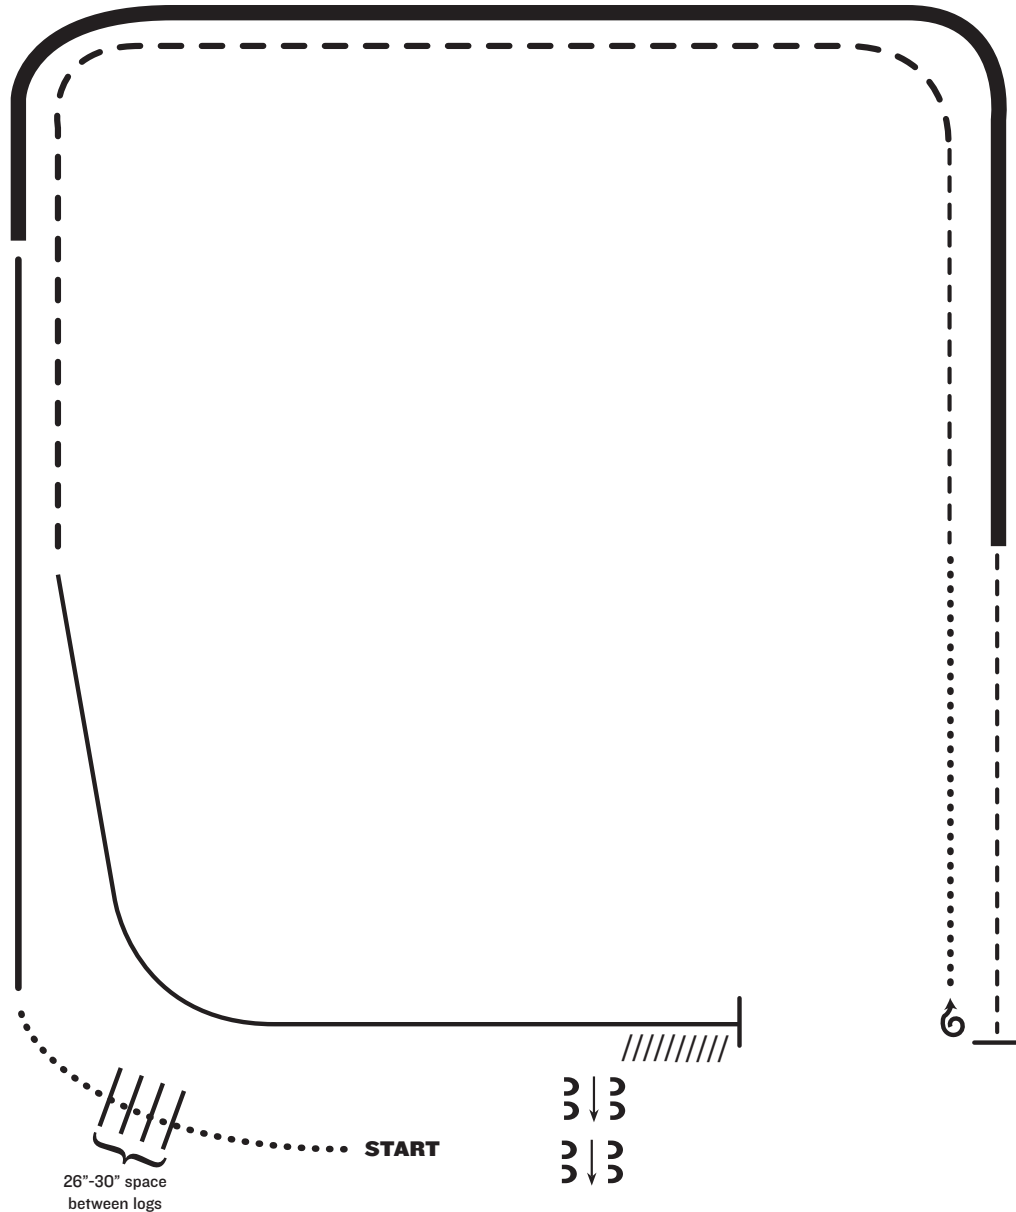

## RANCH RIDING PATTERN 6

1. Walk
2. Walk over logs
3. Lope right lead
4. Extended lope (right lead)
5. Trot
6. Stop, 1 1/2 turns right
7. Walk
8. Trot
9. Extended trot
10. Lope left lead
11. Stop and Back
12. Side pass right

Note: The drawn description of this pattern is only intended for the general depiction of the pattern. Exhibitors should utilize the arena space to best exhibit their horses.