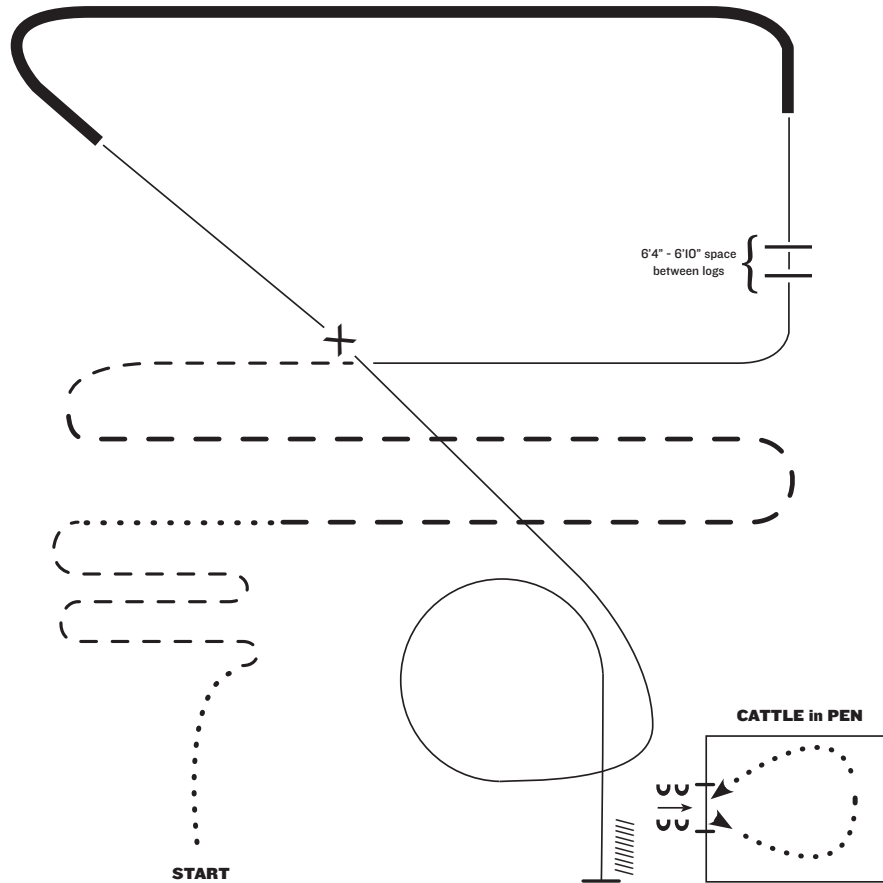

## RANCH RIDING – PATTERN II

1. Walk
2. Trot serpentine
3. Walk
4. Extended trot
5. Trot
6. Lope left lead
7. Lope over logs
8. Extended lope (left lead)
9. Collect lope, change leads (simple or flying)
10. Lope right lead
11. Lope circle
12. Stop and back
13. Side pass to gate, left hand push into pen
14. Walk through cattle, right hand push out

Note: The drawn description of this pattern is only intended for the general depiction of the pattern. Exhibitors should utilize the arena space to best exhibit their horses.