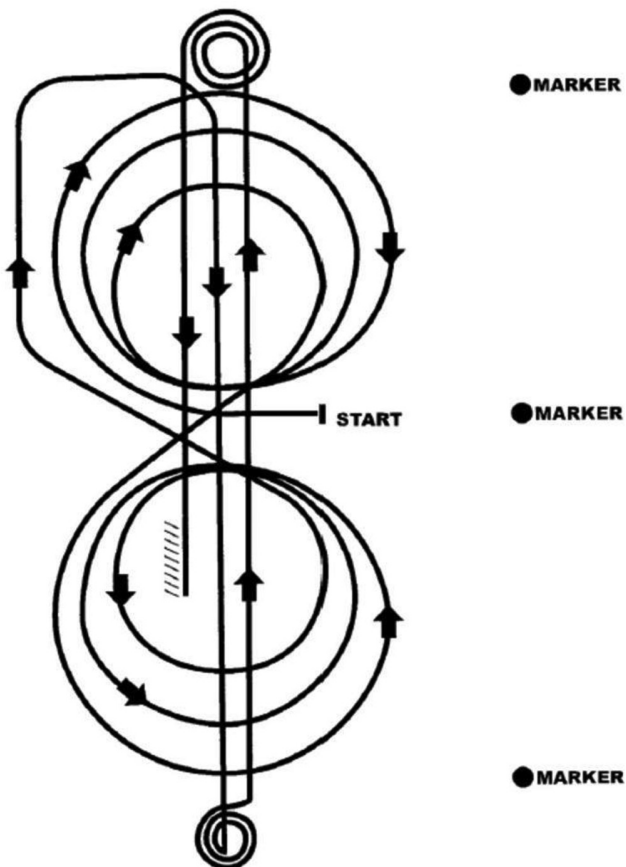

VRH Ranch Reining Pattern 3

Mandatory Marker along Fence or Wall

The judge shall indicate with markers on arena fence or wall the center of pattern.

Ride pattern as follows:

1. Start by trotting into center of arena and stop. Start pattern facing toward judge.
2. Begin on right lead and complete three circles to the right, two large fast followed by one small slow circle, change to left lead
3. Complete three circles to the left, two large fast circles followed by one small slow circle. Change to right lead.
4. Continue loping around end of arena without breaking gait
5. Run up center of arena to far end past the end marker and come to a sliding stop.
6. Complete 3 1/2 spins to the right
7. Run up center of arena past the end marker, come to a sliding stop.
8. Complete 3 1/2 spins to the left
9. Run back to the middle of the arena past the center marker and come to a sliding stop
10. Back at least 10 feet in a straight line