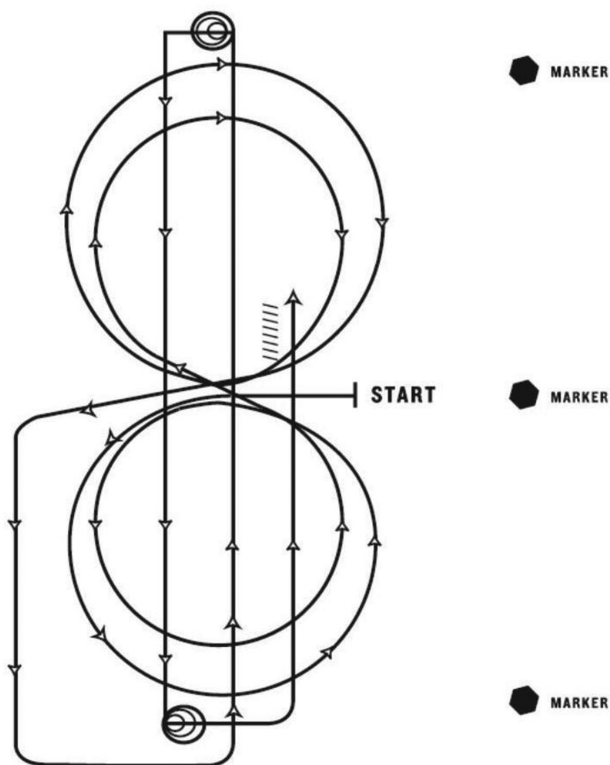

## VRH Ranch Reining Pattern 8

### Mandatory Marker along Fence or Wall

The judge shall indicate with markers on arena fence or wall the center of pattern.

Ride pattern as follows:

1. Start by trotting into center of arena and stop. Start pattern facing toward judge.
2. Begin on left lead and complete two circles to the left, the first circle large and fast, the second circle small and slow. Change leads to the right
3. Complete two circles to the right, the first circle large and fast, the second circle small and slow. Change leads to the left
4. Continue around the end of arena without breaking gait or changing leads, run down the center of the arena past end marker and execute a square sliding stop.
5. Complete 3 1/2 spins to the left
6. Run down to other end of arena, past the end marker and execute a square sliding stop.
7. Complete 3 1/2 spins to the right
8. Run past the center marker and execute a square sliding stop.
9. Back at least 10 feet in a straight line
10. Hesitate to complete pattern