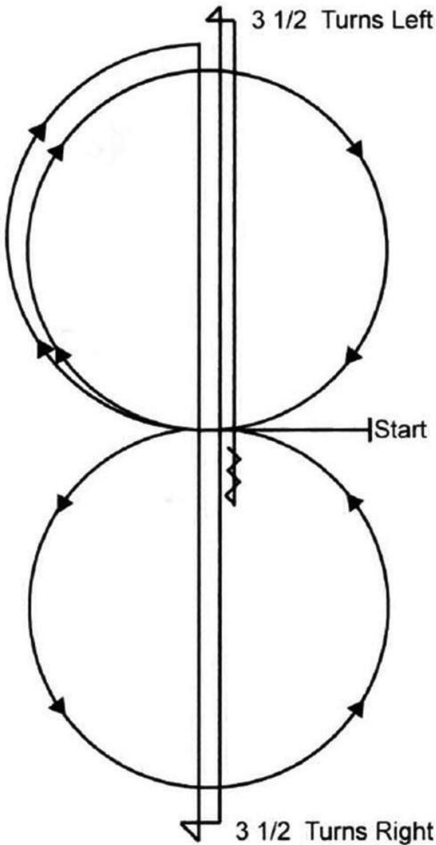

## VRH Ranch Reining Pattern 7

### Mandatory Marker along Fence or Wall

The judge shall indicate with markers on arena fence or wall the center of pattern.

Ride pattern as follows:

1. Start by trotting into center of arena and stop. Start pattern facing toward judge.
2. Begin on right lead and lope one circle to the right. Change leads to the left.
3. Complete one circle to the left. Change leads to the right and go to the top of the arena.
4. Run down the center of arena to far end past the end marker and come to a sliding stop.
5. Complete 3 1/2 spins to the right
6. Run down to other end of arena, past the end marker, come to a sliding stop.
7. Complete 3 1/2 spins to the left
8. Run past the center marker and come to a sliding stop
9. Back at least 10 feet in a straight line
10. Hesitate to complete pattern